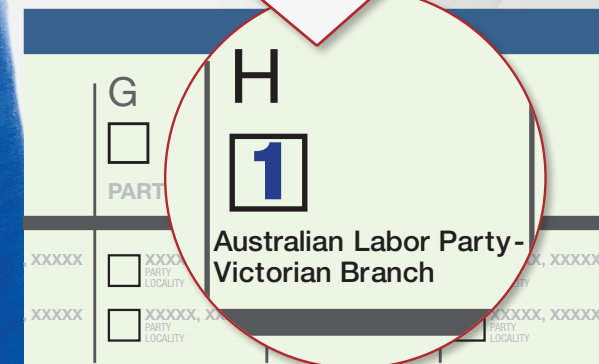

Macedon District

Number every box as shown, using numbers only.

STEP 2

LARGE BALLOT PAPER:

Just put Number **1** in Box "H" for the **Australian Labor Party**.

OR

Vote below the line by clearly numbering **at least 5 boxes** starting with the ALP candidates.